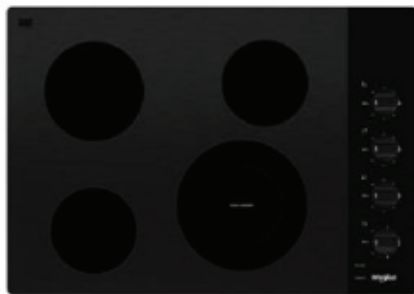

RANGE

30" White (\$) YWFC150M0JW

30" Black (\$) YWFC150M0JB

30" Stainless (\$\$) YWFC315S0JS

30" White (\$\$) YWFE550S0HW

30" Black (\$\$) YWFE550S0HB

30" Stainless (\$\$) YWFE550S0HZ

Propane White (\$\$\$) WFG550S0HW

Propane Black (\$\$\$) WFG550S0HB

Propane Stainless (\$\$\$) WFG550S0HZ

COOKTOP

Smooth Glass - Black (\$\$) WCE55US0HB

Smooth Glass - Stainless (\$\$) WCE55US0HS

WALL OVEN

Self Clean - White (\$\$) WOS51EC7HW

Self Clean - Black (\$\$) WOS51EC7HB

Self Clean - Stainless (\$\$) WOS51EC7HS

Convection - Stainless (\$\$\$) WOS72EC7HS

MICROWAVE/ RANGE HOOD

Combo - White (\$) YWMH31017HW

Combo - Black (\$) YWMH31017HB

Combo - Stainless (\$\$) YWMH31017HZ